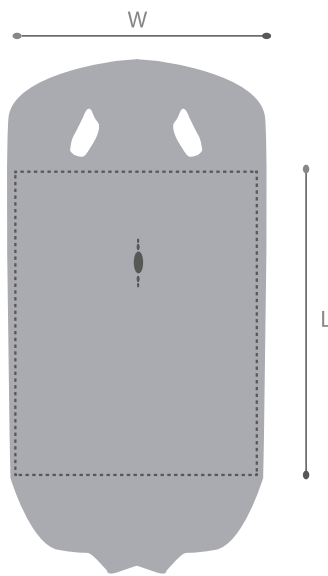

GALUCHAT Cutting Area

Shape

FINISHING

Round

Long

Polished

Unpolished

Dimension crop area cm

Dimension crop area inches

ROUND		
	Width (cm)	Lenght (cm)
Size 5		
Size 6		
Size 7	9	12
Size 8	12	16
Size 9	16	18
Size 10	16	22
Size 11	18	25
Size 12	20	26
Size 13	22	28

LONG	
Width (cm)	Lenght (cm)
6	10
10	12
14	18
16	24
18	22

ROUND		
	Width (in)	Lenght (in)
Size 5		
Size 6		
Size 7	4	5
Size 8	5	6
Size 9	6	7
Size 10	6	9
Size 11	7	10
Size 12	8	10
Size 13	9	11

LONG	
Width (in)	Lenght (in)
2	4
4	5
5	7
6	9
7	9

This diagram should be used as a guide determining square footage requirements. these dimensions are approximate