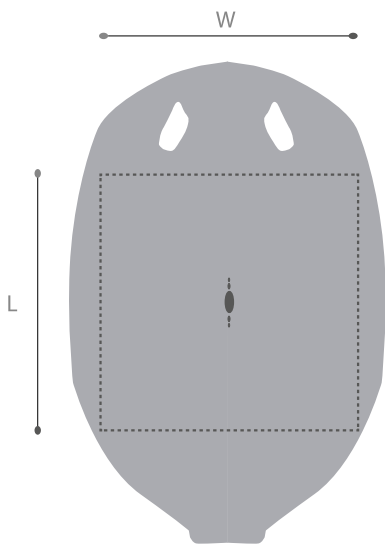

GALUCHAT Cutting Area

Shape

FINISHING

Round

Long

Polished

Unpolished

Dimension crop area cm

Dimension crop area inches

ROUND		
	Width (cm)	Lenght (cm)
Size 5		
Size 6		
Size 7	9	12
Size 8	12	16
Size 9	16	18
Size 10	16	22
Size 11	18	25
Size 12	20	26
Size 13	22	28

LONG	
Width (cm)	Lenght (cm)
6	10
10	12
14	18
16	24
18	22

ROUND		
	Width (in)	Lenght (in)
Size 5		
Size 6		
Size 7	4	5
Size 8	5	6
Size 9	6	7
Size 10	6	9
Size 11	7	10
Size 12	8	10
Size 13	9	11

LONG	
Width (in)	Lenght (in)
2	4
4	5
5	7
6	9
7	9

This diagram should be used as a guide determining square footage requirements. these dimensions are approximate